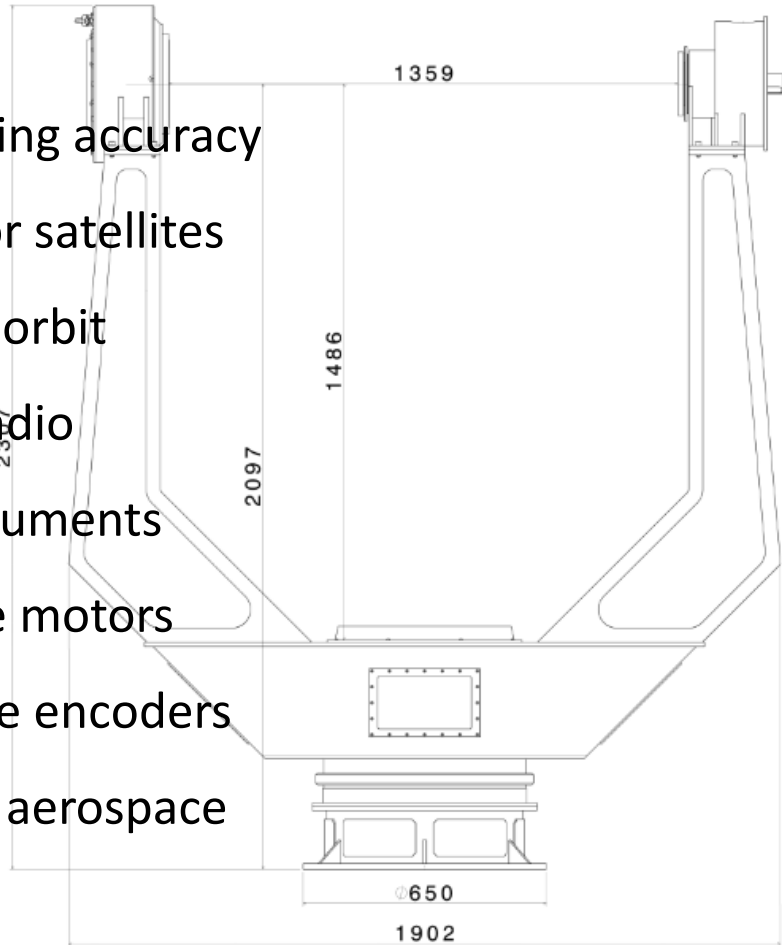

SPACE MIND

ARTICA

Aerodynamic

Facts:

common Cubesat orbits

m

MORAL

- High pointing and tracking accuracy
- Fast tracking suitable for satellites and debris in low Earth orbit
- 1 m class telescopes/ radio instruments/ laser instruments
- High torque direct drive motors
- High resolution absolute encoders
- Optimized design using aerospace tools
- First quality industrial components

MORAL

- $> 30^\circ/\text{s}$ slew rate
- Unlimited rotation in Azimuth
- Maximum load 10000 N

Tempo: 0.0