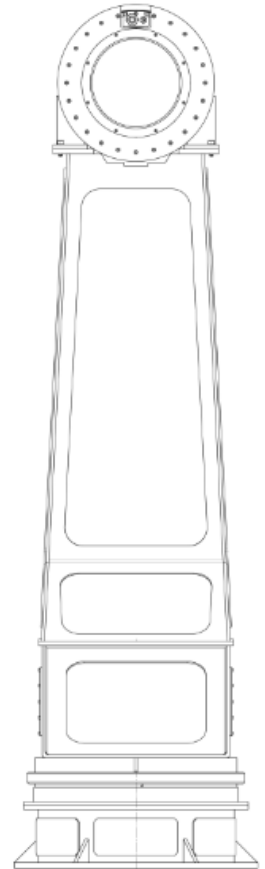

NPC
new production concept

The text 'SPACE MIND' is centered within a white rectangular frame. The text is in a bold, white, sans-serif font, with the words 'SPACE' and 'MIND' separated by a wide space.

SPACE MIND

ARTICA

Aerodynamic

Facts:

common Cubesat orbits

m

MORAL

- High pointing and tracking accuracy
- Fast tracking suitable for satellites and debris in low Earth orbit
- 1 m class telescopes/ radio instruments/ laser instruments
- High torque direct drive motors
- High resolution absolute encoders
- Optimized design using aerospace tools
- First quality industrial components

MORAL

- $> 30^\circ/\text{s}$ slew rate
- Unlimited rotation in Azimuth
- Maximum load 10000 N

Tempo: 0.0