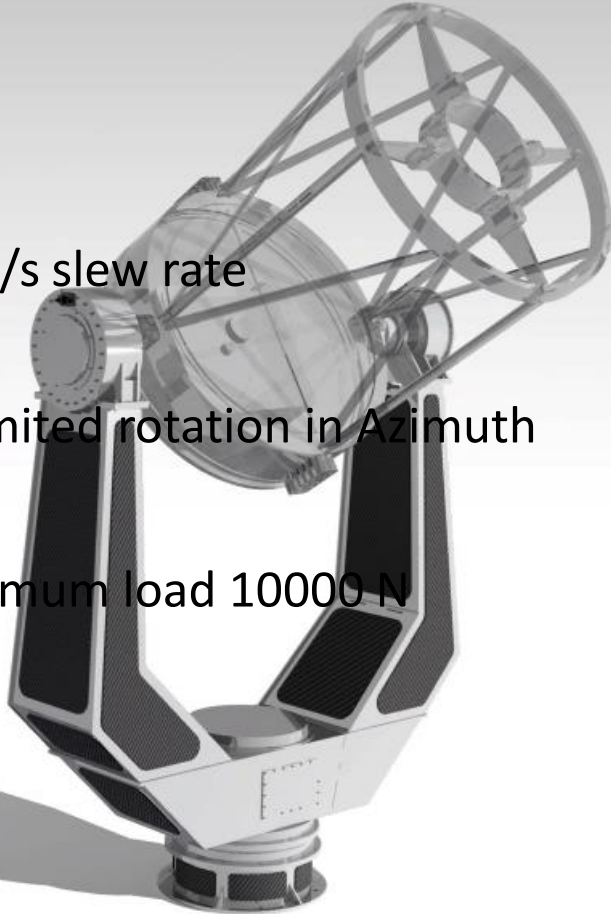

NPC
new production concept

The text 'SPACE MIND' is centered within a white rectangular frame. The text is in a bold, white, sans-serif font, with the words 'SPACE' and 'MIND' separated by a wide space.

SPACE MIND

ARTICA

Aerodynamic

Facts:

common Cubesat orbits

m

MORAL

- High pointing and tracking accuracy
- Fast tracking suitable for satellites and debris in low Earth orbit
- 1 m class telescopes/ radio instruments/ laser instruments
- High torque direct drive motors
- High resolution absolute encoders
- Optimized design using aerospace tools
- First quality industrial components

MORAL

- $> 30^\circ/\text{s}$ slew rate
- Unlimited rotation in Azimuth
- Maximum load 10000 N

Tempo: 0.0