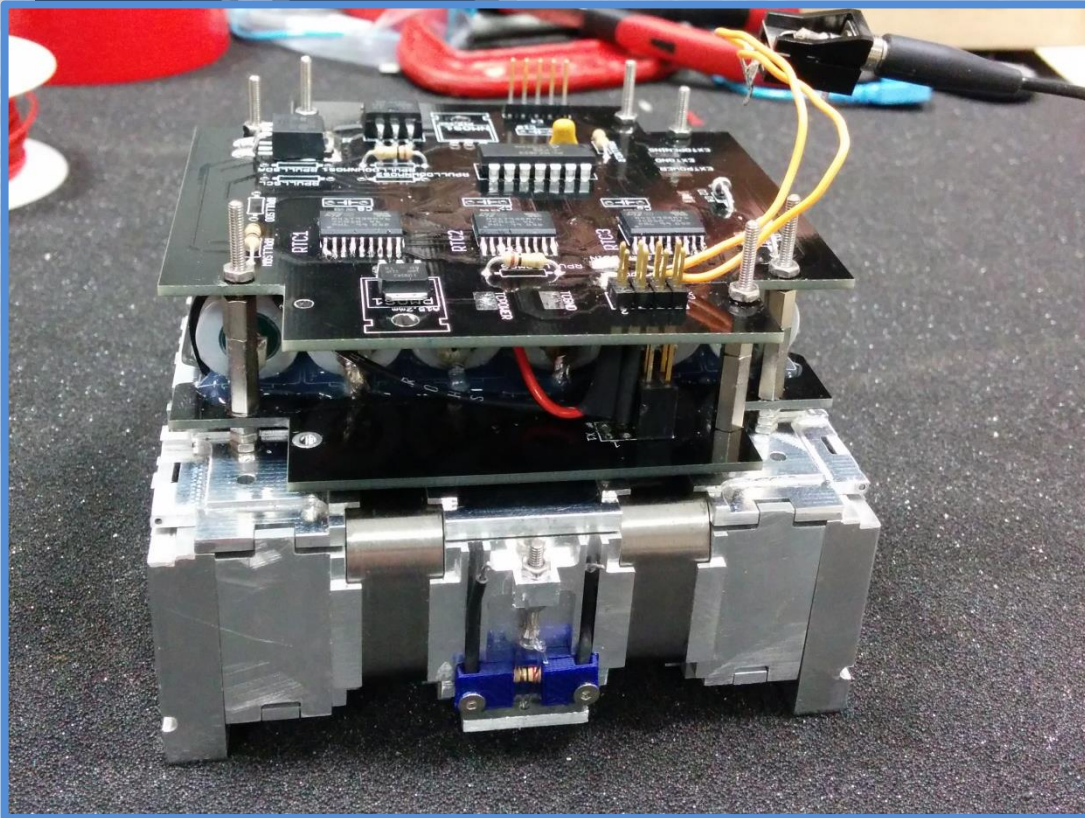

The logo for NPC (New Production Concept) features a stylized white 'O' on the left, followed by the letters 'NPC' in a clean, white, sans-serif font. Below 'NPC' is the text 'new production concept' in a smaller, lowercase, white font.

NPC
new production concept

The text 'SPACE MIND' is centered within a white rectangular frame. The text is in a bold, white, sans-serif font, with the words 'SPACE' and 'MIND' separated by a wide space.

SPACE MIND

ARTICA

Aerodynamic

Facts:

common Cubesat orbits

m

MORAL

- High pointing and tracking accuracy
- Fast tracking suitable for satellites and debris in low Earth orbit
- 1 m class telescopes/ radio instruments/ laser instruments
- High torque direct drive motors
- High resolution absolute encoders
- Optimized design using aerospace tools
- First quality industrial components

MORAL

- $> 30^\circ/\text{s}$ slew rate
- Unlimited rotation in Azimuth
- Maximum load 10000 N

Tempo: 0.0