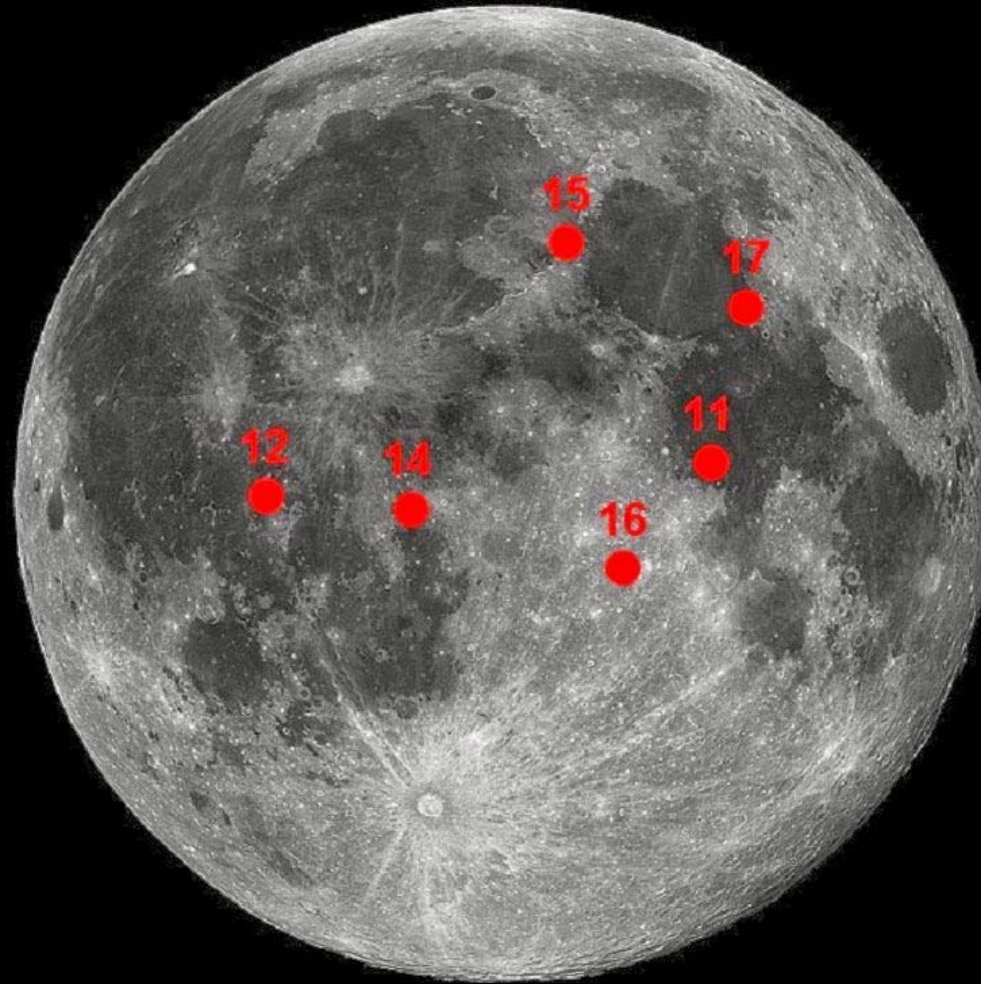

# The Movie Hidden Figures

# The International Space Station

## LUNAR SOUTH POLE TARGET SITE

2020

2024

**Artemis was the twin sister of Apollo and goddess of the Moon in Greek mythology. Now, she personifies our path to the Moon as the name of NASA's program to return astronauts to the lunar surface by 2024, including the first woman and the next man.**

# Interesting Facts

- Soviet Cosmonaut Valentina Tereshkova is the first woman in space on June 16 1963. She orbited the Earth 48 times.

- On June 18, 1983, Sally Ride became the first American woman to fly in space when the space shuttle Challenger launched on mission STS-7.